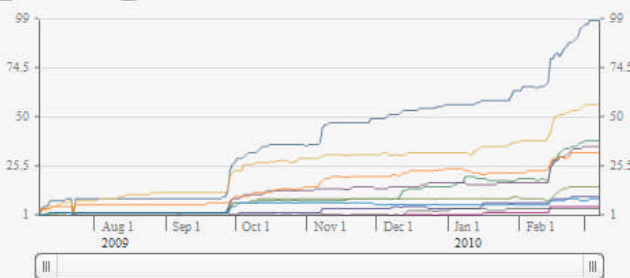

All Fans of Mother Mayhem

All Fans Over Time [Learn more](#)

Choose a graph: Demographics

☒ Female 35-44 ☒ Male 35-44 ☒ Female 45-54 ☒ Male 45-54 ☒ Female 25-34
☒ Male 25-34 ☒ Female 18-24 ☒ Female 55+ ☒ Male 18-24 ☒ Male 55+
☐ Female 13-17 ☐ Male 13-17