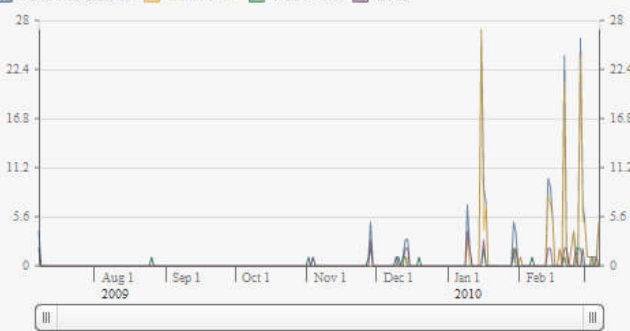

Chat (29)
Home Profile Account

Ads Manager | Pages | Help | Export Data

Promote your page

15 Interactions This Week [?] **13** Likes **42** Comments **6** Wall Posts

48.8 Post Quality [?]

Fans Who Interact With Mother Mayhem

Interactions Over Time [Learn more](#)

Choose a graph: Interactions

☒ Total Interactions ☒ Comments ☒ Wall Posts ☒ Likes