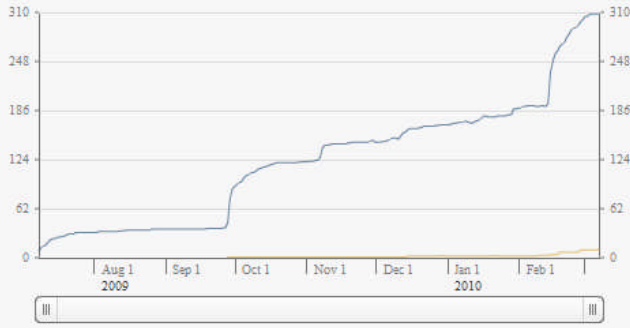

308 Total Fans on Mar 08

	Male	Female	Male	Female
			38%	62%
	13-17	0%	1%	1%
	18-24	2%	3%	5%
	25-34	5%	10%	15%
	35-44	18%	32%	50%
	45-54	11%	12%	23%
	55+	1%	3%	4%

Top Countries	Top Cities	Top Languages
United States	292 Sacramento	122 English (US)
		300

[View All](#)

Please allow 48 hours for data to be available for a daily report.

All Fans of Mother Mayhem

All Fans Over Time [Learn more](#)

Choose a graph: **Total Fans / Unsubscribed Fans**

Total Fans Unsubscribed Fans